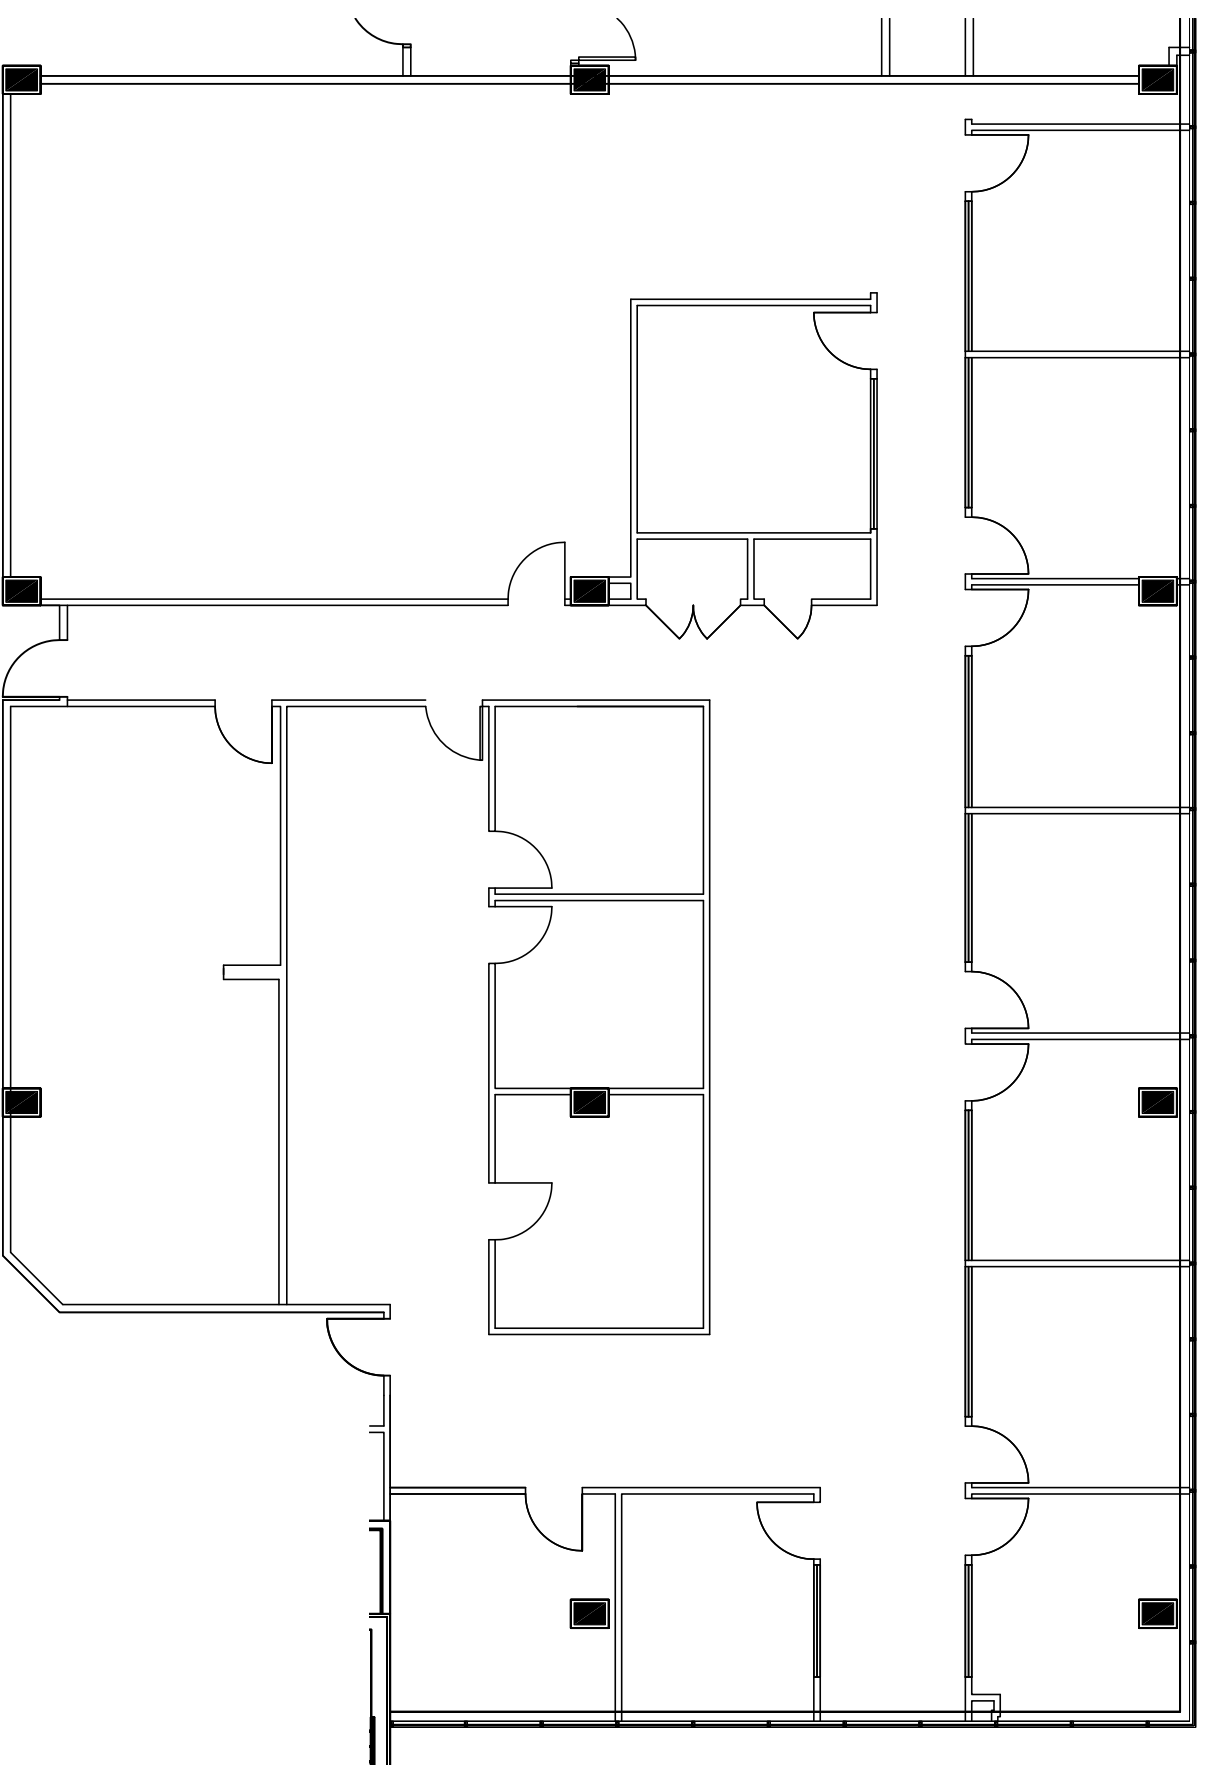

**KEY PLAN**

SCALE: N.T.S.

**2FL**

DATE:  
11.15.18

SCALE:  
N.T.S.

**117 E Stevens Avenue  
Valhalla, New York 10595  
2nd Floor**

**GHP OFFICE REALTY  
FOUR WEST RED OAK LANE  
WHITE PLAINS, NY 10604  
Tel 914.642.9300  
Fax 914.642.9301**